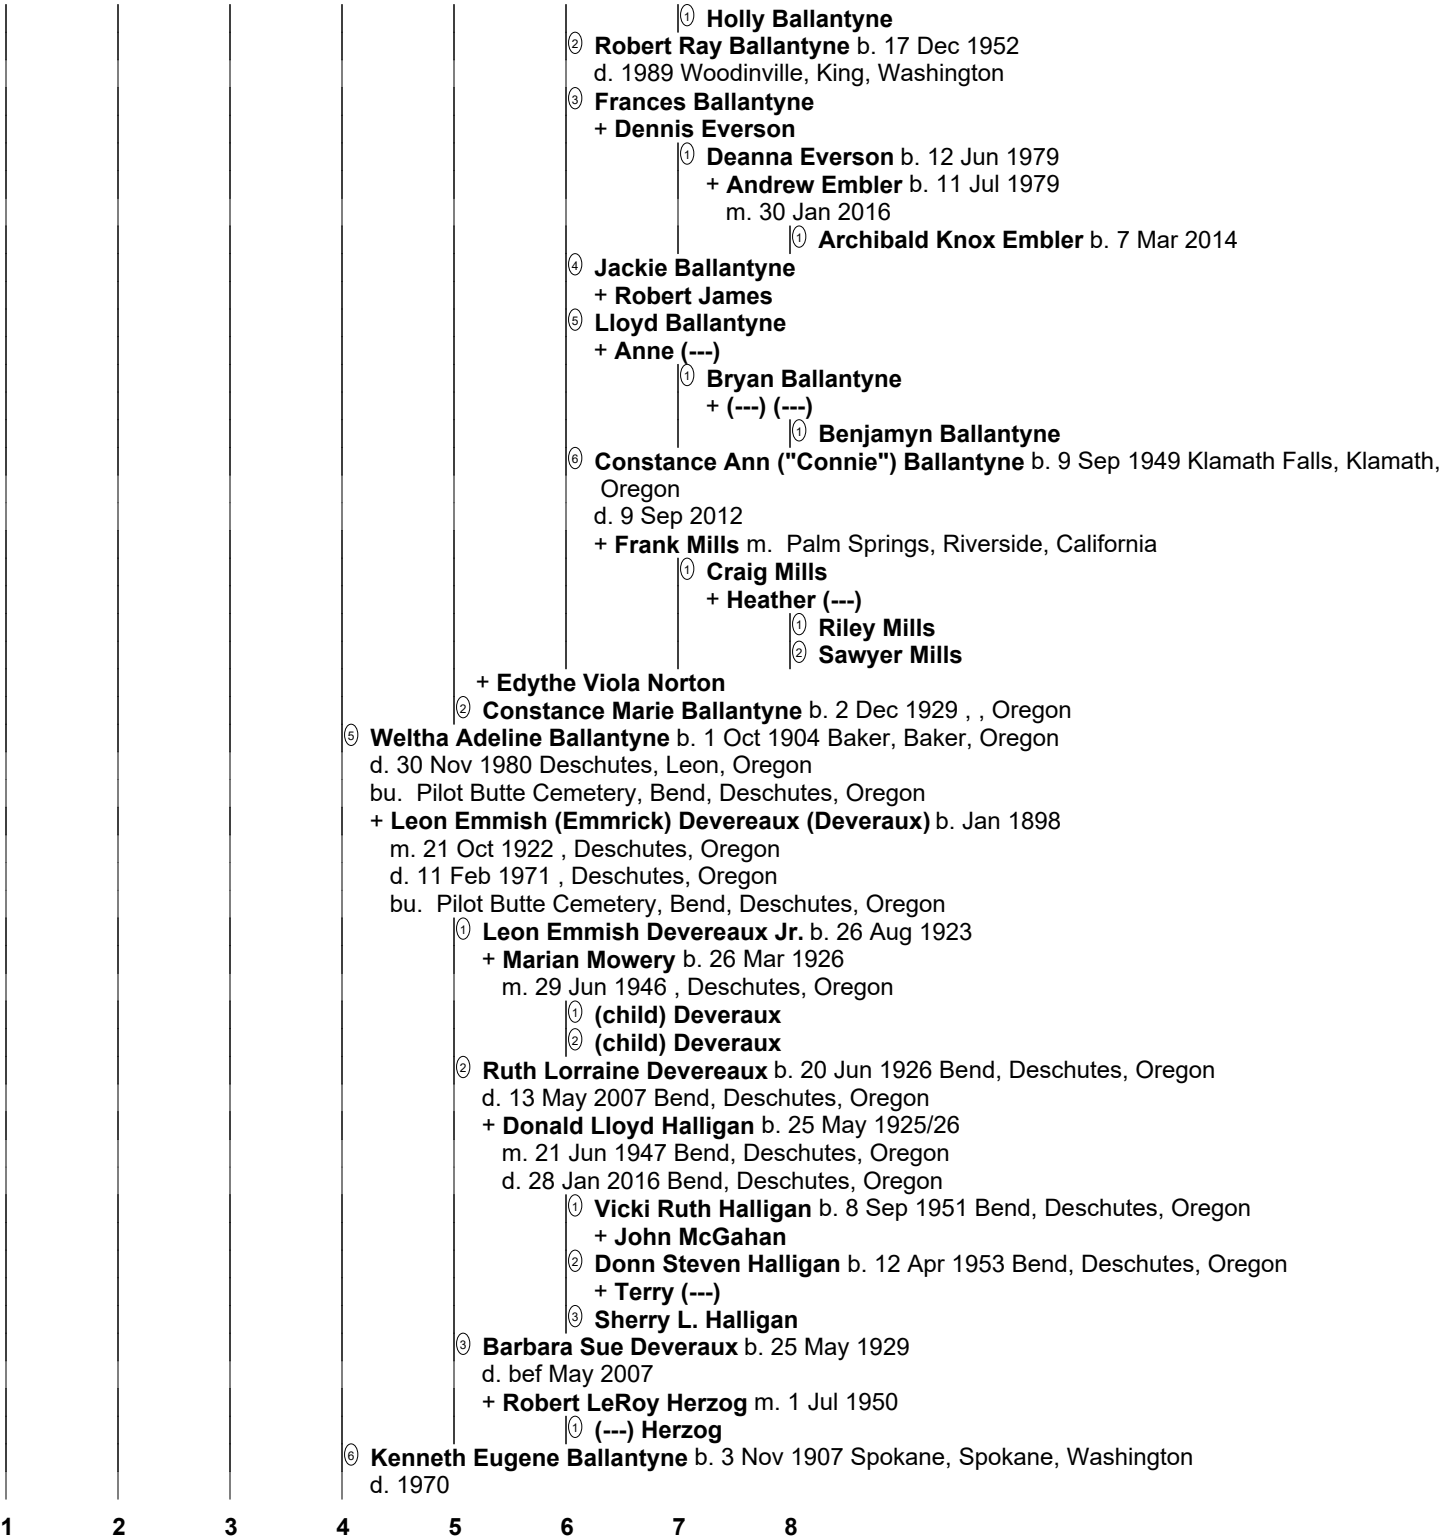

Gilbert Belnap

- ① **Gilbert Rosel Belnap**
- ② **Adaline Belnap**

bu. Pilot Butte Cemetery, Bend, Deschutes, Oregon
 + **Myrtle Della Ogle** b. 16 Apr 1910 Portland, Multnomah, Oregon
 m. 27 May 1930
 d. 17 Feb 1987 Bend, Deschutes, Oregon
 bu. Pilot Butte Cemetery, Bend, Deschutes, Oregon