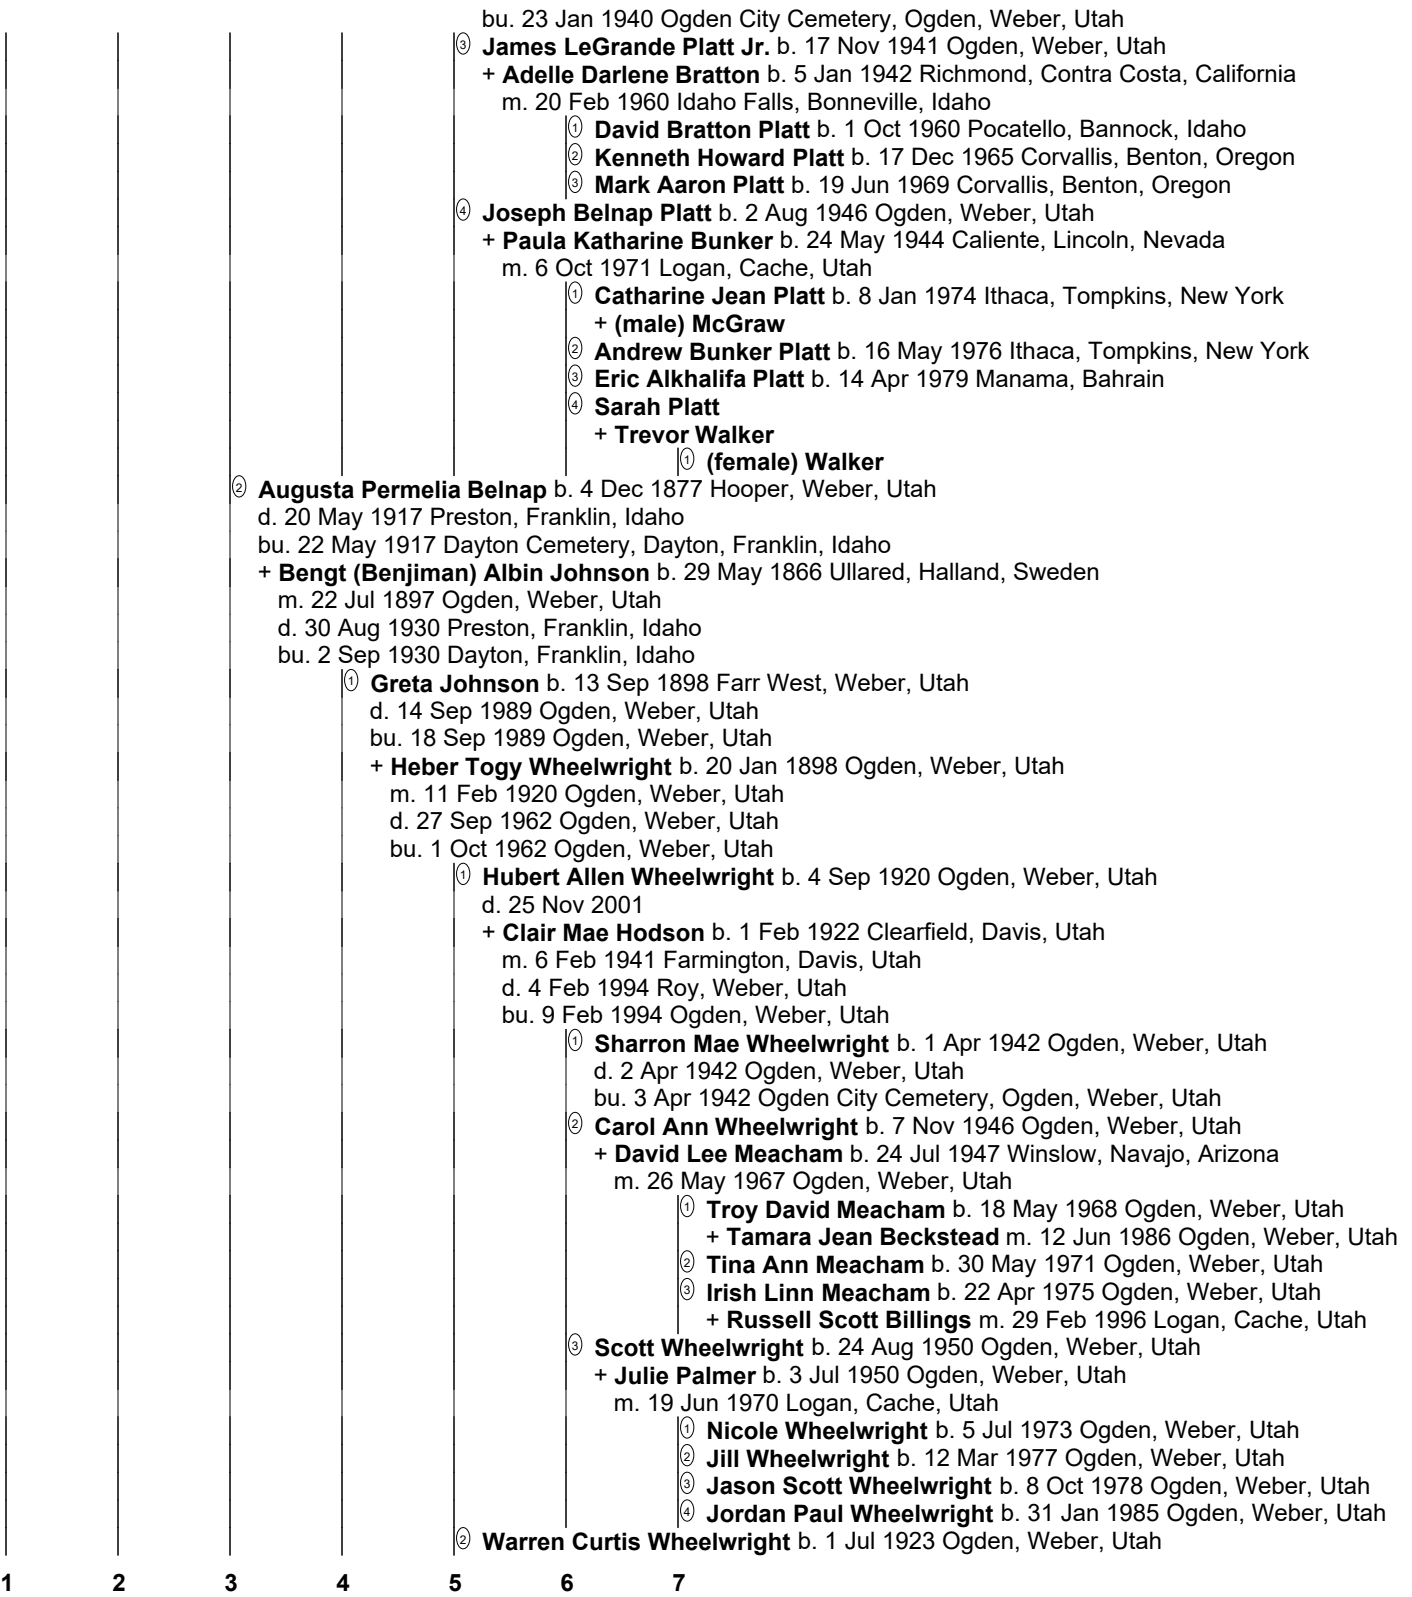

Gilbert Belnap

- ④ Joseph Belnap
  - ① Joseph Howard Belnap
    - ④ Jean Minerva Belnap