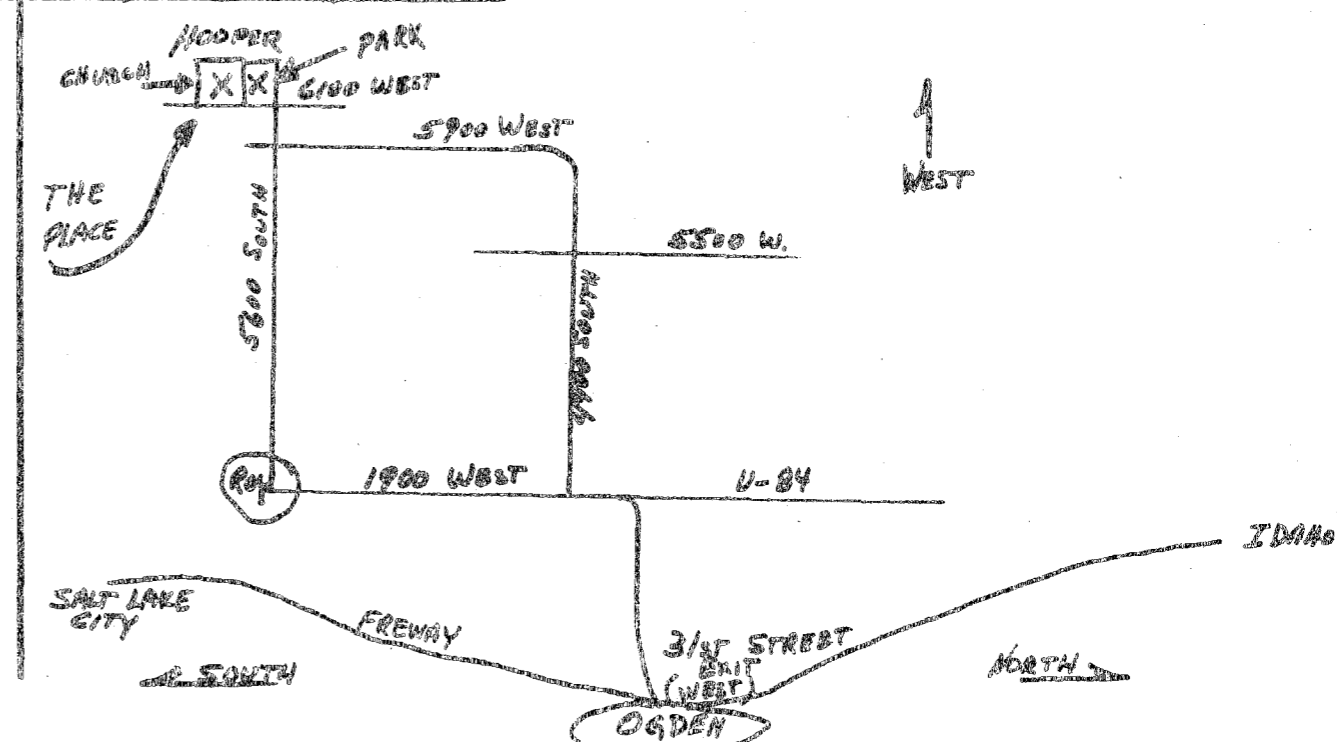

BELNAP FAMILY REUNION

- 10:00 - Registration
- 10:25 - Early Bird Door Prize Drawing
- 10:30 - 11:45 Family Displays and Workshop
- 12:00 - 2:30 Lunch at the Park
(Bring your own lunch - the Belnap Family Organization will furnish punch and ice cream and cake.)
- 2:30 - 4:00 Program and Election of Officers
- 4:05 - Door Prize Drawings

COME AND HAVE FUN AND VISIT WITH YOUR AUNTS, UNCLES AND COUSINS, FRIENDS

GAMES ---- ACTIVITIES ---- DOOR PRIZES

PLACE Hooper Park and Hooper 1st LDS Ward
5601 South 6100 West
Hooper, Utah

JUNE 27 1970